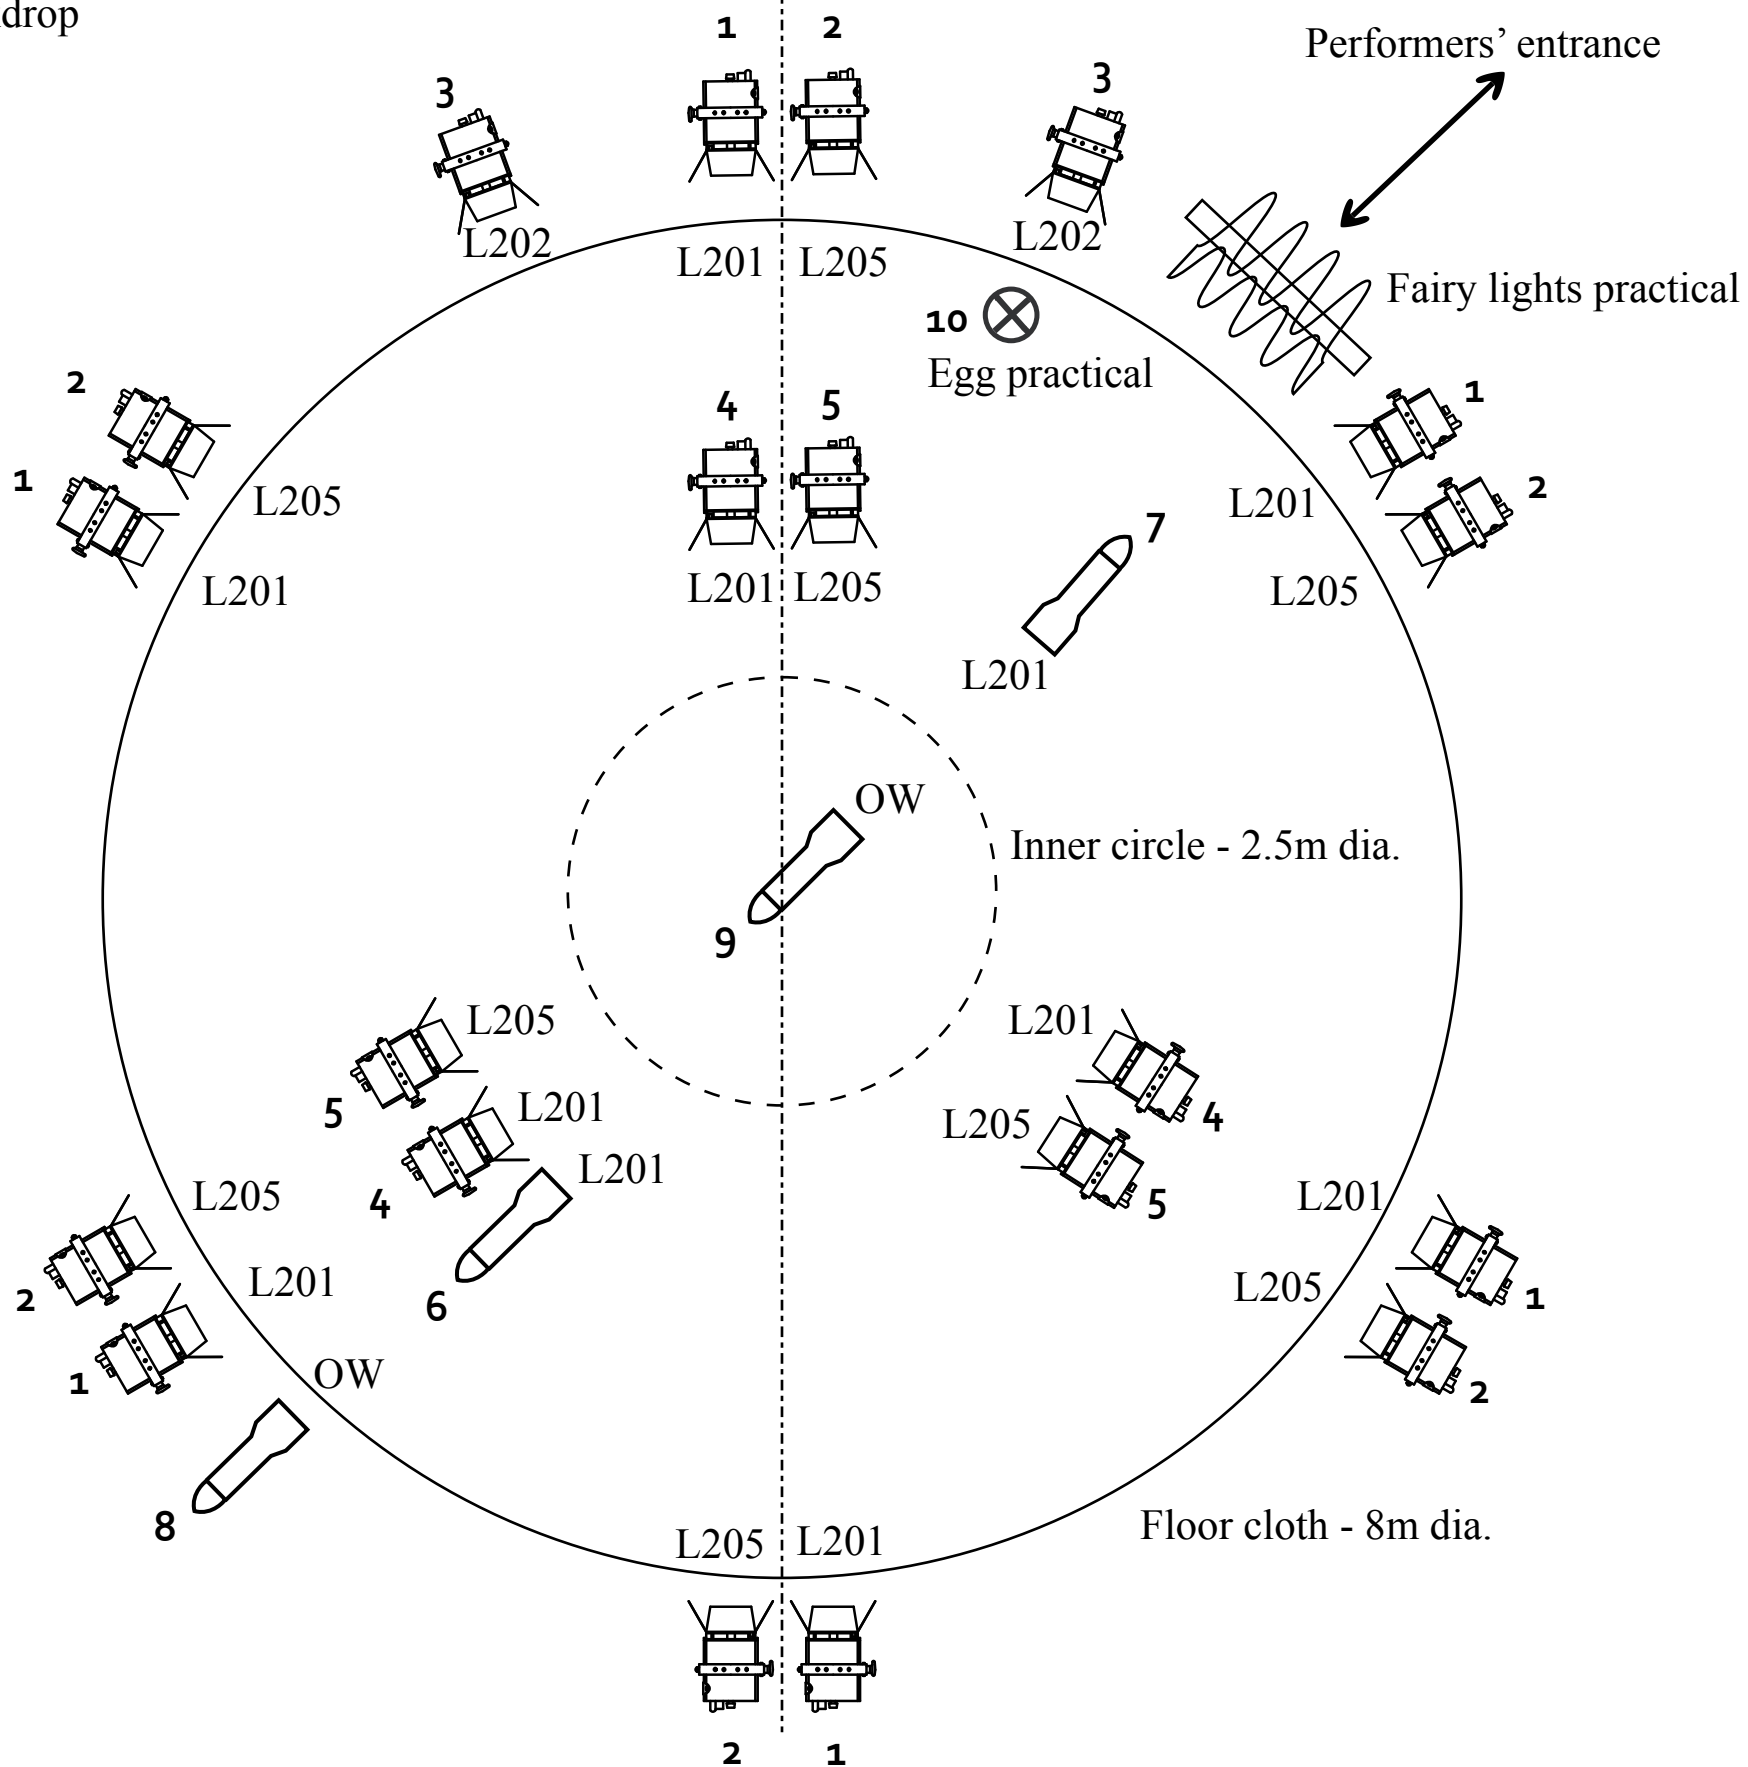

Black backdrop

Auditorium here

House Lights not required

**NOTES**

All colours are Lee.

Practical lamp (ch. 10), and fairy lights (mains power) toured by co.

All lanterns to have barn-doors and shutters.

House Lights not required.

Production: Egg and Spoon

Producer: Lyngo Theatre

Drawing: Egg and Spoon Lighting Rig Plan Mk1

Schematic only; not to scale

Drawn by: Edmund Sutton, Oct 2018

KEY		Qty
	1kW Fresnel	20
	Source 4 Jr zoom	4
	Practical lamp	1
xyz	Colour	
	Channel	

**COLOUR CALL (nominal)**

Lee	Qty	Size
201	2	S4J
9		1kWF
202	2	1kWF
205	2	S4J
9		1kWF